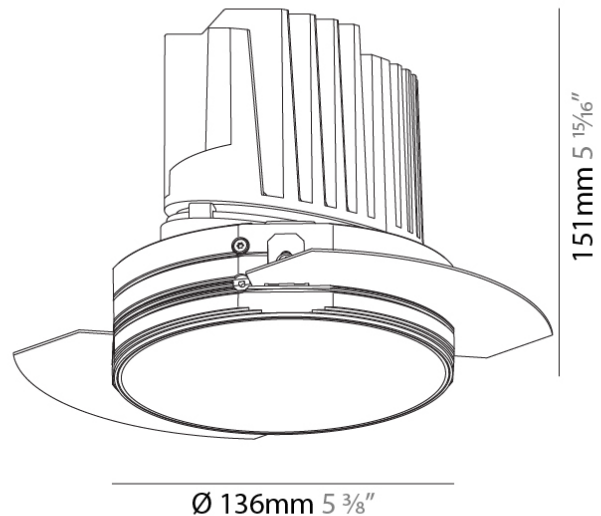

ELECTRICAL

Lamp Type: LED (Zhaga Standard)
Input Wattage (W): 13.2 / 16.5
Total Output Wattage (W): 12.1 / 14.7
Dimming: Tri-Mode (Non-Dimming and Phase Dimming (120Vac only) and 0-10V Dimming)
Driver Included: No
Driver Location: Recessed Housing
Driver Type: Constant Current - Universal
Driver Class: Class 2
Housing: See components
Input Voltage (V): 120 - 277
Constant Current (MA): 350

LED

Number of LEDs: 1
Color Temperature (°K): 2700 / 3000 / 3500 / 4000
Max. Delivered Lumen (lm): 814 / 877 / 911 / 930
Nominal Lumen (lm): 1246 / 1342 / 1396 / 1424
CRI: >90 CRI
Efficiency (%): 90.5
Lamp Life (hrs): 50000
Upon Request: RGB-W Tunable White Special Color Temperature Special LED

OPTICAL

Reflector°: 10
Optic°: Lens Pack - No Lens / Linear Spread Lens / Honeycomb / Spread Lens
Upon Request: Special Beam Angles

RATINGS AND CERTIFICATIONS

382, F 416-247-9319, www.zaneen.com
Certified and Compliant for North American Standards
IP rating: IP20